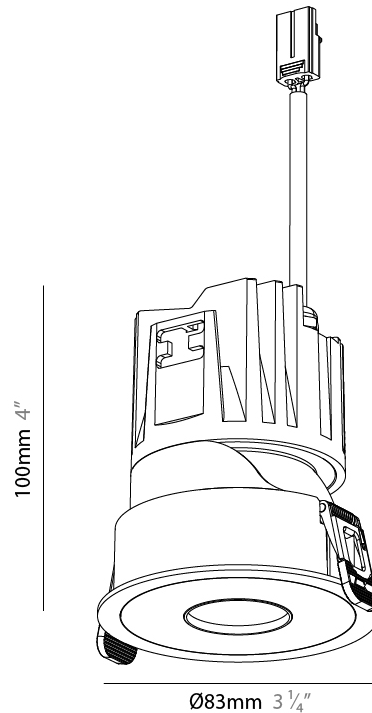

GENERAL

Series: Bioniq Evo Round Pinhole
Partner: Prolicht
Division: Architectural
Installation: Recessed
Product Type: Downlight
Mounting Location: Ceiling
Light Distribution: Adjustable / Direct

PHYSICAL

Shape: Round
Diameter (mm): 83
Diameter (in): 3 1/4
Height (mm): 100
Depth (mm): 105
Height (in): 4
Depth (in): 4 1/8
Ceiling Thickness (mm): 2 - 20
Ceiling Thickness (in): 1/16 - 1 1/8
Weight (kg): 0.4
Fixture Finish: [BLK / WHI](#)
Fixture Material: Extruded Aluminum
Cut-out Measurements: Dia. 75mm/2 15/16"

ELECTRICAL

Lamp Type: LED (Zhaga Standard)
Input Wattage (W): 13
Total Output Wattage (W): 11.8
Dimming: Non-dimming / DALI Dimming / MATTER Dimming
Driver Included: No
Driver Location: Remote
Driver Type: Constant Current - Universal
Driver Class: Class 2
Constant Current (MA): 350mA
Upon Request: 0-10V Dimming / Phase Dimming

LED

Color Temperature (°K): [2400 / 2700 / 3000 / 3500 / 4000](#)
Max. Delivered Lumen (lm): Max 698
Nominal Lumen (lm): Max 1231
CRI: >90 CRI
Efficiency (%): 53.8
Lamp Life (hrs): 50000

OPTICAL

Beam Angle: 20 / 26 / 32
Adjustability: Rotational 350° / Tilt 30°

RATINGS AND CERTIFICATIONS

Certified By: Certified for North American Standards
IP rating: IP65
Glare Rating: ≤ 10