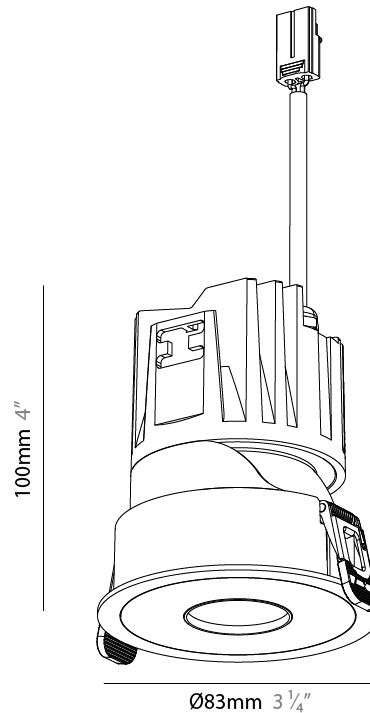

GENERAL

Series: Bioniq Evo Round Pinhole
Partner: Prolicht
Division: Architectural
Installation: Recessed
Product Type: Downlight
Mounting Location: Ceiling
Light Distribution: Adjustable / Direct

PHYSICAL

Shape: Round
Diameter (mm): 83
Diameter (in): 3 1/4
Height (mm): 100
Depth (mm): 105
Height (in): 4
Depth (in): 4 1/8
Ceiling Thickness (mm): 2 - 20
Ceiling Thickness (in): 1/16 - 1 1/8
Weight (kg): 0.4
Fixture Finish: [BLK / WHI](#)
Fixture Material: Extruded Aluminum
Cut-out Measurements: Dia. 75mm/2 15/16"

ELECTRICAL

Lamp Type: LED (Zhaga Standard)
Input Wattage (W): 12.3
Total Output Wattage (W): 10.9
Dimming: Non-dimming / DALI Dimming / MATTER Dimming
Driver Included: No
Driver Location: Remote
Driver Type: Constant Current - Universal
Driver Class: Class 2
Constant Current (MA): 350mA
Upon Request: 0-10V Dimming / Phase Dimming

LED

Color Temperature (°K): [2700-6500 Tunable White](#)
Max. Delivered Lumen (lm): Max 698
Nominal Lumen (lm): Max 1231
CRI: >90 CRI
Efficiency (%): 53.8
Lamp Life (hrs): 50000

OPTICAL

Beam Angle: [20 / 26 / 32](#)
Adjustability: Rotational 350° / Tilt 30°

RATINGS AND CERTIFICATIONS

Certified By: Certified for North American Standards
IP rating: IP65
Glare Rating: ≤ 10