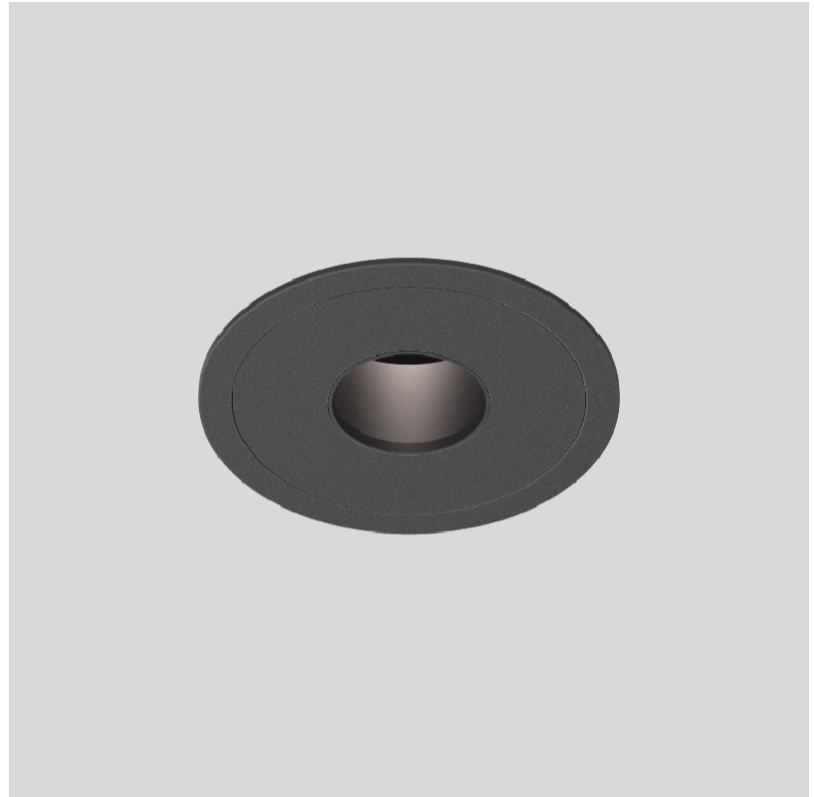

GENERAL

Series: Bioniq Evo Round Pinhole
Partner: Prolicht
Division: Architectural
Installation: Recessed
Product Type: Downlight
Mounting Location: Ceiling
Light Distribution: Adjustable / Direct

PHYSICAL

Shape: Round
Diameter (mm): 83
Diameter (in): 3 1/4
Height (mm): 100
Depth (mm): 105
Height (in): 4
Depth (in): 4 1/8
Ceiling Thickness (mm): 2 - 20
Ceiling Thickness (in): 1/16 - 1 1/8
Weight (kg): 0.4
Fixture Finish: [BLK / WHI](#)
Fixture Material: Extruded Aluminum
Cut-out Measurements: Dia. 75mm/2 15/16"

ELECTRICAL

Lamp Type: LED (Zhaga Standard)
Input Wattage (W): 13
Total Output Wattage (W): 11.8
Dimming: Non-dimming / DALI Dimming / MATTER Dimming
Driver Included: No
Driver Location: Remote
Driver Type: Constant Current - Universal
Driver Class: Class 2
Constant Current (MA): 350mA
Upon Request: 0-10V Dimming / Phase Dimming

LED

Color Temperature (°K): [2400 / 2700 / 3000 / 3500 / 4000](#)
Max. Delivered Lumen (lm): Max 698
Nominal Lumen (lm): Max 1231
CRI: >90 CRI
Efficiency (%): 53.8
Lamp Life (hrs): 50000

OPTICAL

Beam Angle: 20 / 26 / 32
Adjustability: Rotational 350° / Tilt 30°

RATINGS AND CERTIFICATIONS

Certified By: Certified for North American Standards
IP rating: IP65
Glare Rating: ≤ 10