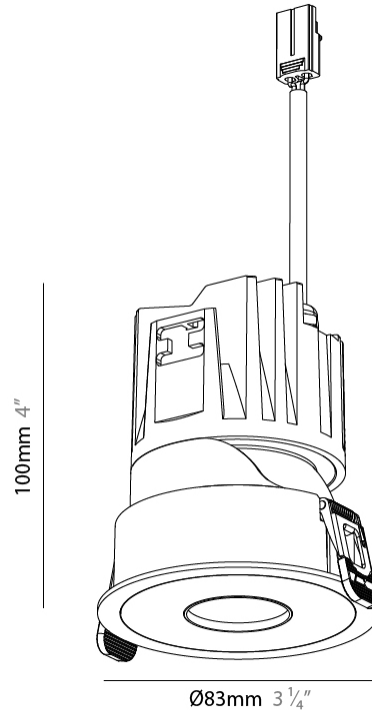

GENERAL

Series: Bioniq Evo Round Pinhole
Partner: Prolicht
Division: Architectural
Installation: Recessed
Product Type: Downlight
Mounting Location: Ceiling
Light Distribution: Adjustable / Direct

PHYSICAL

Shape: Round
Diameter (mm): 83
Diameter (in): 3 1/4
Height (mm): 100
Depth (mm): 105
Height (in): 4
Depth (in): 4 1/8
Ceiling Thickness (mm): 2 - 20
Ceiling Thickness (in): 1/16 - 1 1/8
Weight (kg): 0.4
Fixture Finish: SSR / BKV / CWI / CRY / HAB / UFT / ITA / RUA / FTG / MYG / LOD / PUS / FRO / FUP / KIA / POP / BLS / SPG / MEY / GOH / CHC / COM / ABZ / JAG / OBR / MOS / ROR
Fixture Material: Extruded Aluminum
Cut-out Measurements: Ø 75mm/2 15/16"

ELECTRICAL

Lamp Type: LED (Zhaga Standard)
Input Wattage (W): 13
Total Output Wattage (W): 11.8
Dimming: Non-dimming / DALI Dimming / MATTER Dimming
Driver Included: No
Driver Location: Remote
Driver Type: Constant Current - Universal
Driver Class: Class 2
Constant Current (MA): 350mA
Upon Request: 0-10V Dimming / Phase Dimming

LED

Color Temperature (*K): 2400 / 2700 / 3000 / 3500 / 4000
Max. Delivered Lumen (lm): Max 698
Nominal Lumen (lm): Max 1231
CRI: >90 CRI
Efficiency (%): 53.8
Lamp Life (hrs): 50000

OPTICAL

Beam Angle: 10
Adjustability: Rotational 350° / Tilt 30°

RATINGS AND CERTIFICATIONS

Certified By: Certified for North American Standards
IP rating: IP65
Glare Rating: ≤ 10